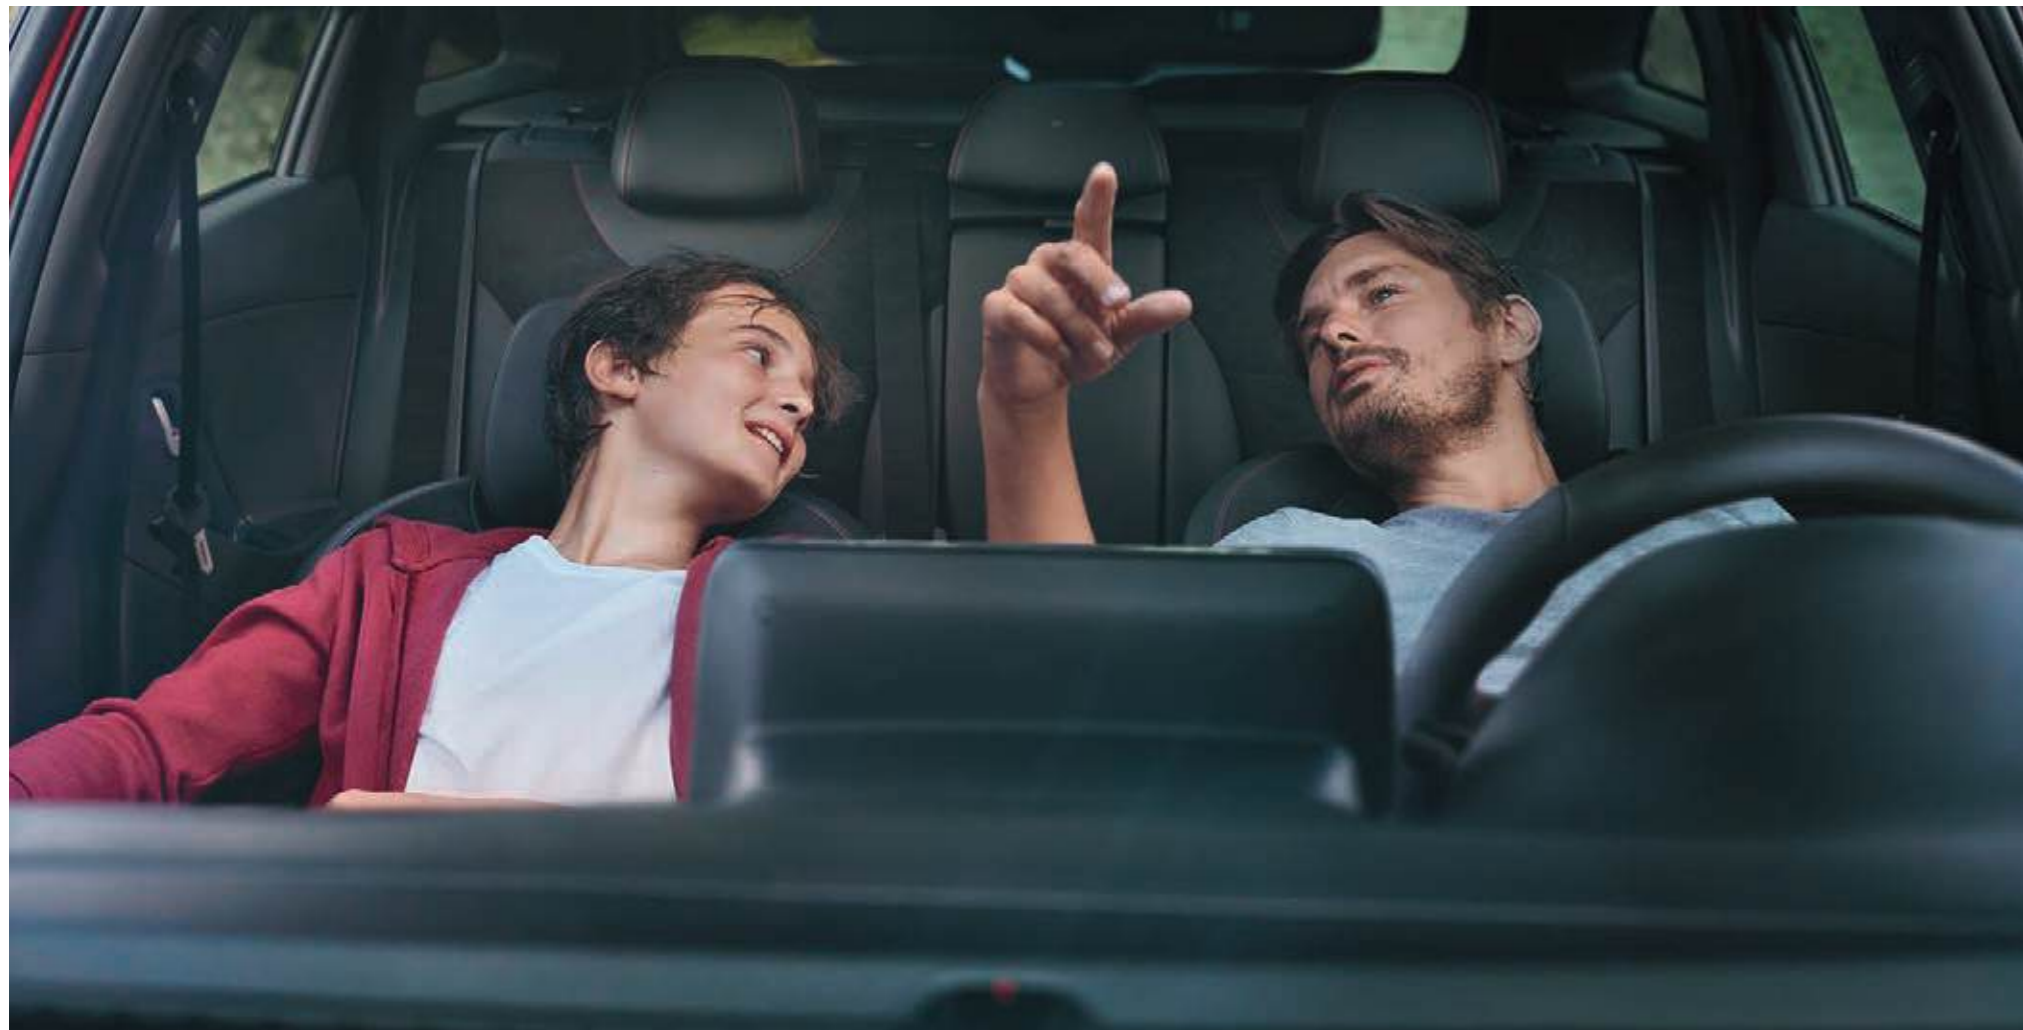

Warning triangle

Warning triangle
Stay safe when stranded. This high-visibility warning triangle makes sure approaching motorists see you in time. Lightweight, stable and foldable, it is also compliant with the latest ECE-R27 standard, a legal requirement in most European countries.
99942ADE00