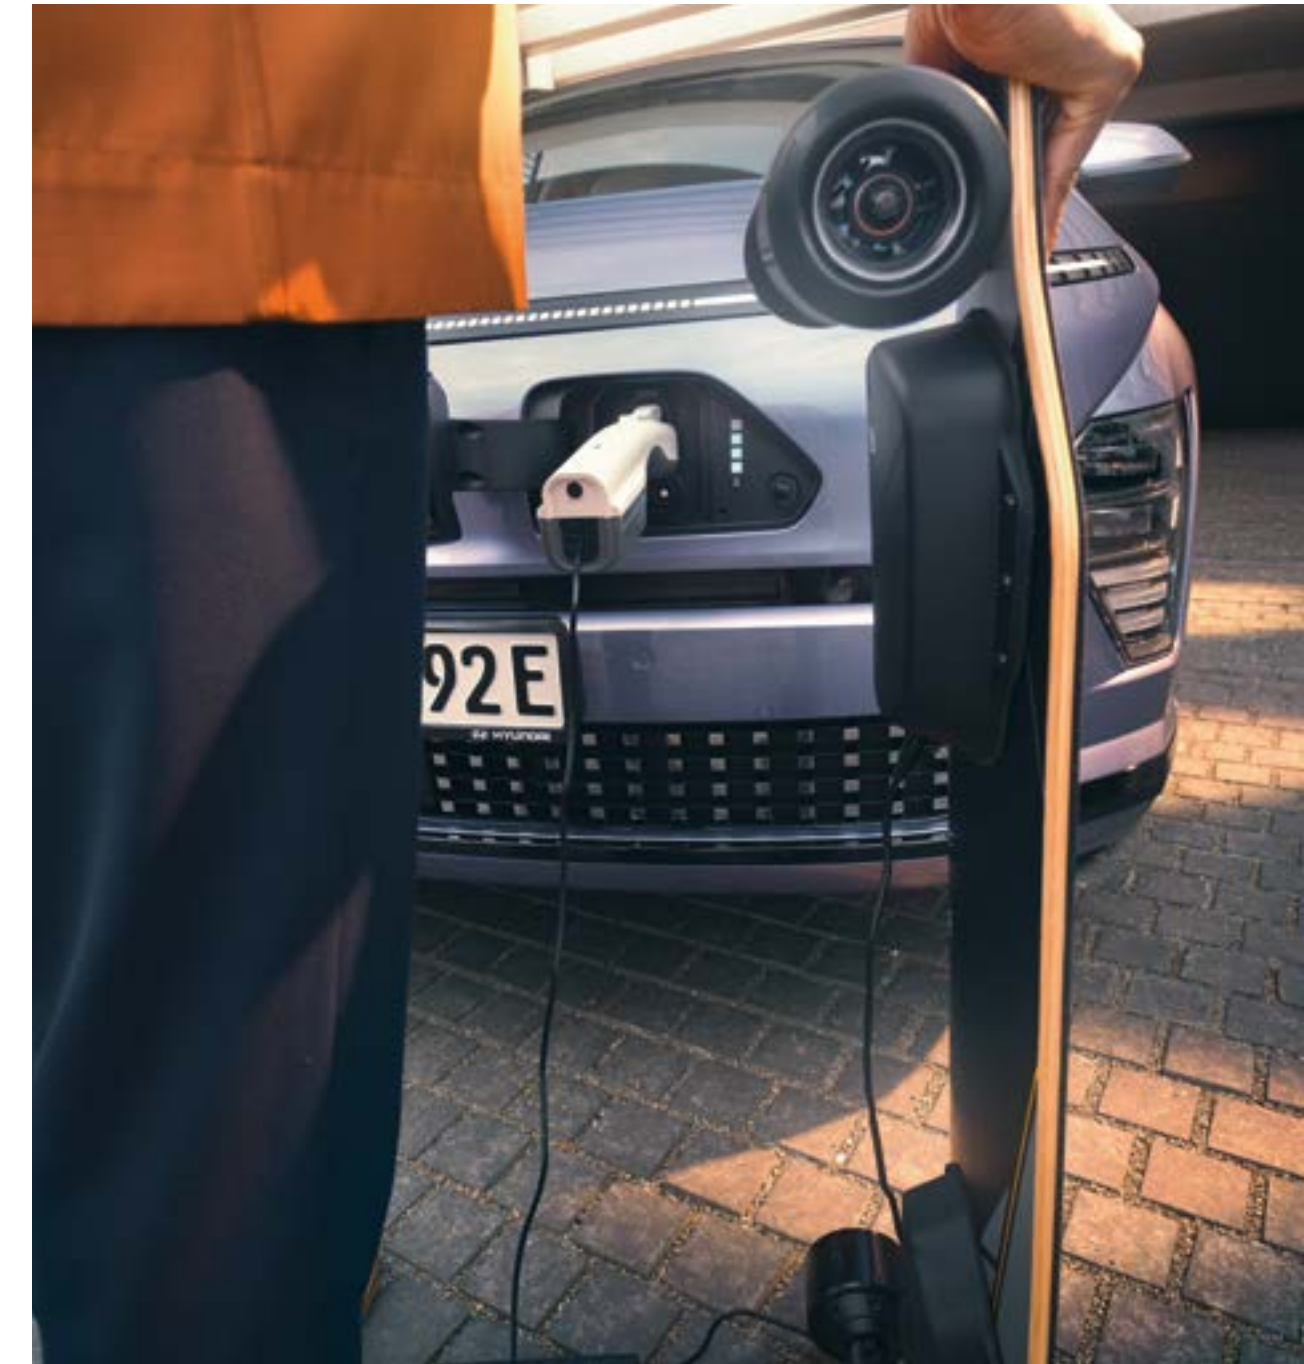

Hyundai Vehicle-to-Load (V2L) GIH68AK0U0 / GIH68AK0E0 / GIH68AK0D0